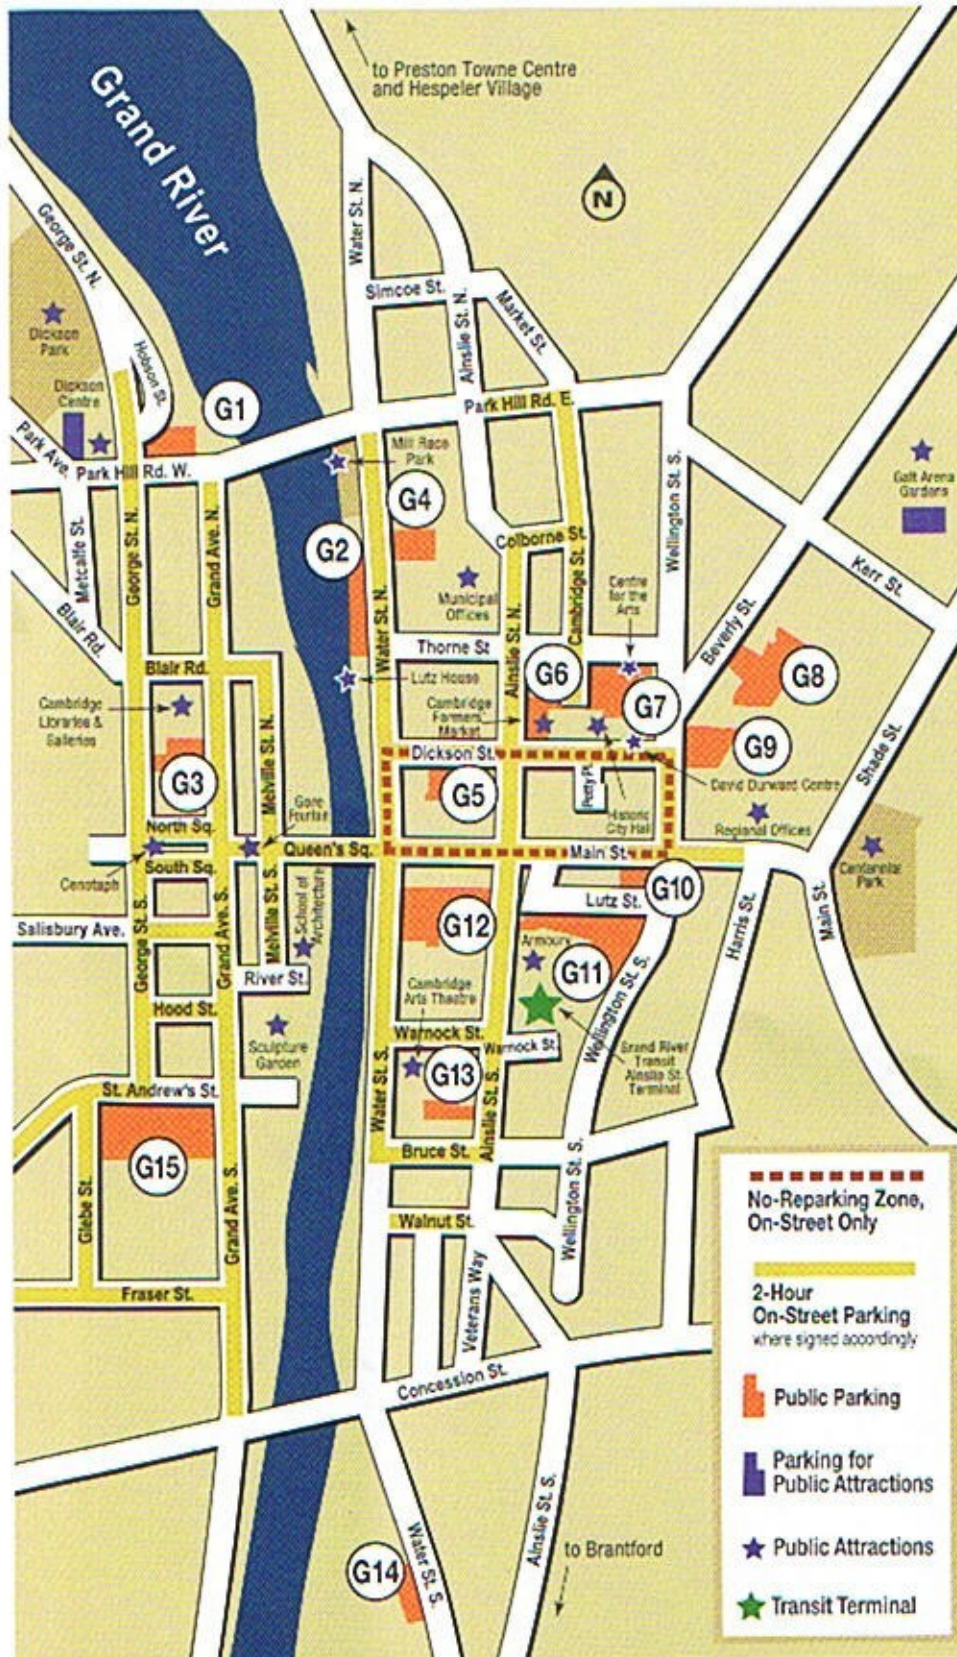

Public Parking in Galt City Centre

- G1 Park Hill Rd. Lot:** 12 Hours Free Parking
Access off of George Street N.
- G2 Water St. Lot #1:** 2 Hours Free Parking
5-Hour Meter Parking, Permit Parking
- G3 Libraries & Galleries Lot:**
2 Hours Free Parking
- G4 Cambridge Place Parking:**
2 Hours Free Parking
- G5 Dickson St. Lot:** 2 Hours Free Parking
- G6 Market Square Lot:** 2 Hours Free Parking
- G7 Civic Square Lot:**
2 Hours Free Parking, Permit Parking
- G8 Beverly St. Lot:** 12 Hours Free Parking
- G9 Galt Tile Lot:** 12 Hours Free Parking
- G10 Main St. Lot:** 2 Hours Free Parking
Access off of Lutz Street
- G11 Mill St. Lot:**
Pay & Display (first 2 hours free), Permit Parking
- G12 Water St. Lot #2:**
Pay & Display (first 2 hours free), Permit Parking
- G13 Ainslie St. S. Lot:** 12 Hours Free Parking
- G14 Baradell's Loft Lot:** 12 Hours Free Parking
- G15 Grand Ave. Lot:**
Pay & Display (first 2 hours free), Permit Parking

Core Areas Locator Map

For Grand River Transit (GRT) Information check www.grt.ca
or call the GRT Info line: 519.585.7555

For City of Cambridge Parking Information call 519.740.4682

www.city.cambridge.on.ca