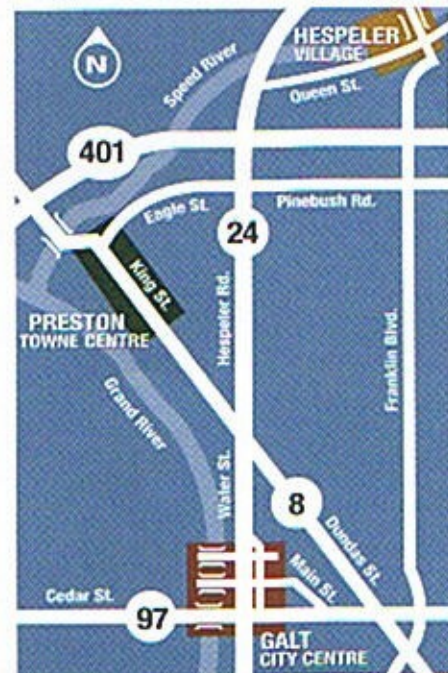

Public Parking in Galt City Centre

- G1 Park Hill Rd. Lot:** 12 Hours Free Parking
Access off of George Street N.
- G2 Water St. Lot #1:** 2 Hours Free Parking
5-Hour Meter Parking, Permit Parking
- G3 Libraries & Galleries Lot:**
2 Hours Free Parking
- G4 Cambridge Place Parking:**
2 Hours Free Parking
- G5 Dickson St. Lot:** 2 Hours Free Parking
- G6 Market Square Lot:** 2 Hours Free Parking
- G7 Civic Square Lot:**
2 Hours Free Parking, Permit Parking
- G8 Beverly St. Lot:** 12 Hours Free Parking
- G9 Galt Tile Lot:** 12 Hours Free Parking
- G10 Main St. Lot:** 2 Hours Free Parking
Access off of Lutz Street
- G11 Mill St. Lot:**
Pay & Display (first 2 hours free), Permit Parking
- G12 Water St. Lot #2:**
Pay & Display (first 2 hours free), Permit Parking
- G13 Ainslie St. S. Lot:** 12 Hours Free Parking
- G14 Baradell's Loft Lot:** 12 Hours Free Parking
- G15 Grand Ave. Lot:**
Pay & Display (first 2 hours free), Permit Parking

Core Areas Locator Map

For Grand River Transit (GRT) Information check www.grt.ca
or call the GRT Info line: 519.585.7555

For City of Cambridge Parking Information call 519.740.4682

www.city.cambridge.on.ca